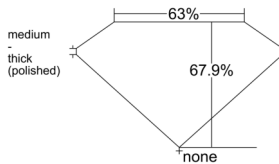

GIA®

FACSIMILE

GIA REPORT 6545772653

Verify this report at GIA.edu

GIA NATURAL DIAMOND DOSSIER®

March 09, 2026
GIA Report Number 6545772653
Shape and Cutting Style ..... **Cut-Cornered Rectangular Modified Brilliant**
Measurements ..... 5.41 x 3.94 x 2.68 mm

GRADING RESULTS

Carat Weight ..... 0.50 carat
Color Grade ..... F
Clarity Grade S11

ADDITIONAL GRADING INFORMATION

Polish ..... Excellent
Symmetry ..... Very Good
Fluorescence ..... None
Clarity Characteristics..... Crystal, Cloud, Feather
Inscription(s): GIA 6545772653

PROPORTIONS

Profile not to actual proportions

GRADING SCALES

GIA COLOR SCALE		GIA CLARITY SCALE			
COLORLESS	D	VERY VERY SLIGHTLY INCLUDED	FLAWLESS		
	E		INTERNALLY FLAWLESS		
	F	VERY SLIGHTLY INCLUDED	VVS₁		
	G		VVS₂		
	NEAR COLORLESS	H	SLIGHTLY INCLUDED	VS₁	
		I		VS₂	
	FAINT	J	SLIGHTLY INCLUDED	S1₁	
		K		S1₂	
		VERT LIGHT	L	INCLUDED	I₁
			M		I₂
N	I₃				
O	INCLUDED				
P					
Q					
LIGHT	R				
	S				
	T				
	U				
	V				
	W				
	X				
	Y				
	Z