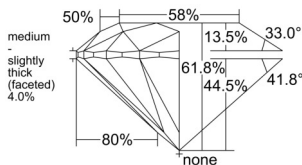

GIA®

FACSIMILE

GIA REPORT 6545777416

Verify this report at GIA.edu

GIA NATURAL DIAMOND DOSSIER®

March 09, 2026
GIA Report Number 6545777416
Shape and Cutting Style ..... Round Brilliant
Measurements ..... 4.72 - 4.75 x 2.93 mm

GRADING RESULTS

Carat Weight ..... 0.40 carat
Color Grade ..... G
Clarity Grade S11
Cut Grade ..... Excellent

ADDITIONAL GRADING INFORMATION

Polish ..... Excellent
Symmetry ..... Excellent
Fluorescence ..... None
Clarity Characteristics ..... Crystal, Feather
Inscription(s): GIA 6545777416

PROPORTIONS

Profile to actual proportions