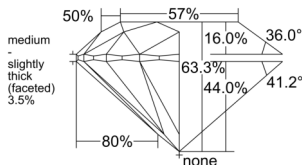

GIA®

FACSIMILE

GIA REPORT 6545782618

Verify this report at GIA.edu

GIA NATURAL DIAMOND DOSSIER®

March 10, 2026
GIA Report Number 6545782618
Shape and Cutting Style ..... Round Brilliant
Measurements ..... 6.12 - 6.17 x 3.89 mm

GRADING RESULTS

Carat Weight ..... 0.91 carat
Color Grade ..... F
Clarity Grade VS1
Cut Grade ..... Excellent

ADDITIONAL GRADING INFORMATION

Polish ..... Excellent
Symmetry ..... Excellent
Fluorescence ..... None
Clarity Characteristics ..... Crystal, Pinpoint
Inscription(s): GIA 6545782618

PROPORTIONS

Profile to actual proportions

GRADING SCALES

GIA COLOR SCALE

COLORESS	D
	E
	F
	G
	H
	I
	J
NEAR COLORESS	K
	L
FANIT	M
	N
	O
	P
VERY LIGHT	Q
	R
	S
	T
	U
	V
	W
	X
	Y
LIGHT	Z

GIA CLARITY SCALE

FLAWLESS	INTERNAL FLAWLESS	
		FLAWLESS
VERY VERY SLIGHTLY INCLUDED	VVS₁	
	VVS₂	
VERY SLIGHTLY INCLUDED	VS₁	
	VS₂	
SLIGHTLY INCLUDED	SI₁	
	SI₂	
INCLUDED	I₁	
	I₂	
	I₃	

GIA CUT SCALE

EXCELLENT
VERY GOOD
GOOD
FAIR
POOR