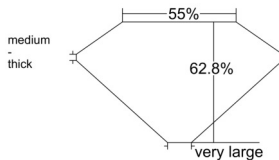

GIA®

FACSIMILE

GIA REPORT 6545789556

Verify this report at GIA.edu

GIA NATURAL DIAMOND DOSSIER®

March 16, 2026
GIA Report Number **6545789556**
Shape and Cutting Style ..... **Old Mine Brilliant**
Measurements ..... **5.39 x 4.45 x 2.80 mm**

GRADING RESULTS

Carat Weight ..... **0.51 carat**
Color Grade ..... **I**
Clarity Grade **VVS2**

ADDITIONAL GRADING INFORMATION

Polish ..... **Excellent**
Symmetry ..... **Excellent**
Fluorescence ..... **None**
Clarity Characteristics ..... **Feather**
Inscription(s): **GIA 6545789556**

PROPORTIONS

Profile not to actual proportions

GRADING SCALES

GIA COLOR SCALE		GIA CLARITY SCALE			
COLORLESS	D	VERY SLIGHTLY INCLUDED	FLAWLESS		
	E		INTERNALLY FLAWLESS		
	F		VVS₁		
	NEAR COLORLESS	G	VERY SLIGHTLY INCLUDED	VVS₂	
		H		VS₁	
		FAINT	I	SLIGHTLY INCLUDED	VS₂
			J		SI₁
	LIGHT		K	INCLUDED	SI₂
			L		I₁
		M	I₂		
N		INCLUDED	I₃		
O					
P					
Q					
R					
S					
T					
U					
V					
W					
X					
Y					
Z