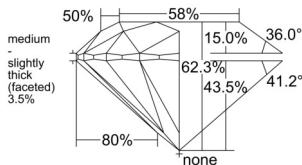

GIA®

FACSIMILE

GIA NATURAL DIAMOND DOSSIER®

March 13, 2026
GIA Report Number 6545798911
Shape and Cutting Style ..... Round Brilliant
Measurements ..... 4.72 - 4.75 x 2.95 mm

GRADING RESULTS

Carat Weight ..... 0.41 carat
Color Grade I
Clarity Grade VS1
Cut Grade ..... Excellent

ADDITIONAL GRADING INFORMATION

Polish ..... Excellent
Symmetry ..... Excellent
Fluorescence ..... None
Clarity Characteristics..... Crystal, Needle, Cloud, Pinpoint
Inspection(s): GIA 6545798911

GIA REPORT 6545798911

Verify this report at GIA.edu

PROPORTIONS

GRADING SCALES

GIA COLOR SCALE	GIA CLARITY SCALE	GIA CUT SCALE	
COLOURLESS D	FLAWLESS	EXCELLENT	
E	INTERNALLY FLAWLESS		
F		VVS₁	VERY GOOD
G	VVS₂		
H	VS₁	GOOD	
I	VS₂		
J	SI₁	FAIR	
K	SI₂		
L	I₁	POOR	
M	I₂		
N	I₃		
O			
P			
Q			
R			
S			
T			
U			
V			
W			
X			
Y			
Z