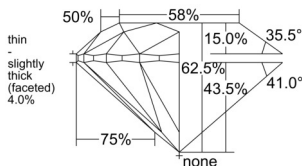

GIA®

FACSIMILE

GIA REPORT 6545805369

Verify this report at GIA.edu

GIA NATURAL DIAMOND DOSSIER®

March 13, 2026
GIA Report Number 6545805369
Shape and Cutting Style ..... Round Brilliant
Measurements ..... 4.89 - 4.92 x 3.07 mm

GRADING RESULTS

Carat Weight ..... 0.46 carat
Color Grade ..... G
Clarity Grade VS2
Cut Grade ..... Excellent

ADDITIONAL GRADING INFORMATION

Polish ..... Excellent
Symmetry ..... Very Good
Fluorescence ..... None
Clarity Characteristics ..... Cloud, Crystal
Inscription(s): GIA 6545805369

PROPORTIONS

GRADING SCALES

GIA COLOR SCALE

COLOREDNESS	D
	E
	F
	G
	H
	I
	J
NEAR COLORLESS	K
	L
Faint	M
	N
	O
	P
Very Light	Q
	R
	S
	T
	U
	V
	W
	X
	Y
Light	Z

GIA CLARITY SCALE

FLAWLESS	INTERNAL FLAWLESS	
		FLAWLESS
VERY VERY SLIGHTLY INCLUDED	VVS₁	
	VVS₂	
VERY SLIGHTLY INCLUDED	VS₁	
	VS₂	
SLIGHTLY INCLUDED	SI₁	
	SI₂	
INCLUDED	I₁	
	I₂	
	I₃	

GIA CUT SCALE

EXCELLENT
VERY GOOD
GOOD
FAIR
POOR