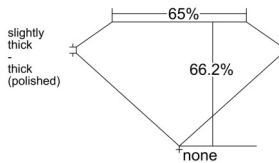

GIA®

FACSIMILE

GIA REPORT 6545822764

Verify this report at GIA.edu

GIA NATURAL DIAMOND DOSSIER®

March 16, 2026
GIA Report Number 6545822764
Shape and Cutting Style ..... Square Emerald Cut
Measurements ..... 4.69 x 4.61 x 3.06 mm

GRADING RESULTS

Carat Weight ..... 0.60 carat
Color Grade ..... F
Clarity Grade SI2

ADDITIONAL GRADING INFORMATION

Polish ..... Excellent
Symmetry ..... Very Good
Fluorescence ..... None
Clarity Characteristics..... Cloud, Crystal
Inscription(s): GIA 6545822764

PROPORTIONS

Profile not to actual proportions

GRADING SCALES

GIA COLOR SCALE		GIA CLARITY SCALE				
COLORLESS	D	VERY VERY SLIGHTLY INCLUDED	FLAWLESS			
	E		INTERNALLY FLAWLESS			
	F		VVS₁			
	NEAR COLORLESS	G	VERY SLIGHTLY INCLUDED	VVS₂		
		H		VS₁		
		FAINT	I	SLIGHTLY INCLUDED	VS₂	
			J		SI₁	
			LIGHT	K	INCLUDED	SI₂
	L	I₁				
	M	I₂				
N	NOT GRADED	I₃				
O						
P						
Q						
R						
S						
T						
U						
V						
W						
X						
Y						
Z