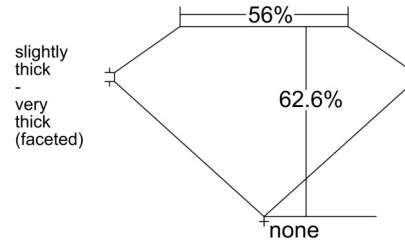

GIA NATURAL DIAMOND GRADING REPORT

March 18, 2026
GIA Report Number 6545823823
Shape and Cutting Style Oval Brilliant
Measurements 7.41 x 5.40 x 3.38 mm

GRADING RESULTS

Carat Weight 0.90 carat
Color Grade D
Clarity Grade VS1

ADDITIONAL GRADING INFORMATION

Polish Very Good
Symmetry Very Good
Fluorescence Strong Blue
Inscription(s): GIA 6545823823
Comments: Additional pinpoints are not shown.

PROPORTIONS

Profile not to actual proportions

CLARITY CHARACTERISTICS

KEY TO SYMBOLS*

- Crystal
- ~ Feather
- ☉ Cloud
- Pinpoint

* Red symbols denote internal characteristics (inclusions). Green or black symbols denote external characteristics (blemishes). Diagram is an approximate representation of the diamond, and symbols shown indicate type, position, and approximate size of clarity characteristics. All clarity characteristics may not be shown. Details of finish are not shown.