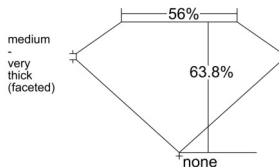

GIA®

FACSIMILE

GIA REPORT 6545826112

Verify this report at GIA.edu

GIA NATURAL DIAMOND DOSSIER®

March 17, 2026
GIA Report Number 6545826112
Shape and Cutting Style ..... Pear Brilliant
Measurements ..... 7.28 x 4.62 x 2.95 mm

GRADING RESULTS

Carat Weight ..... 0.60 carat
Color Grade ..... D
Clarity Grade VS1

ADDITIONAL GRADING INFORMATION

Polish ..... Excellent
Symmetry ..... Good
Fluorescence ..... None
Clarity Characteristics..... Cloud, Pinpoint, Indented Natural
Inscription(s): GIA 6545826112

PROPORTIONS

Profile not to actual proportions

GRADING SCALES

GIA COLOR SCALE		GIA CLARITY SCALE	
COLORLESS	D	VERY VERY SLIGHTLY INCLUDED	FLAWLESS
	E		INTERNALLY FLAWLESS
	F		VVS₁
	G		VVS₂
	H		VS₁
	I		VS₂
	J		SI₁
	K		SI₂
	L		I₁
	M		I₂
NEAR COLORLESS	N	SLIGHTLY INCLUDED	I₃
	O		
	P		
	Q		
FAINT	R		
	S		
	T		
	U		
VERY LIGHT	V		
	W		
	X		
	Y		
LIGHT	Z