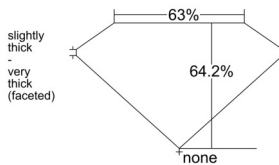

GIA®

FACSIMILE

GIA REPORT 6545827661

Verify this report at GIA.edu

GIA NATURAL DIAMOND DOSSIER®

March 17, 2026
GIA Report Number 6545827661
Shape and Cutting Style ..... Marquise Brilliant
Measurements ..... 7.29 x 3.81 x 2.44 mm

GRADING RESULTS

Carat Weight ..... 0.40 carat
Color Grade ..... D
Clarity Grade VVS2

ADDITIONAL GRADING INFORMATION

Polish ..... Excellent
Symmetry ..... Very Good
Fluorescence ..... None
Clarity Characteristics ..... Pinpoint, Needle
Inscription(s): GIA 6545827661

PROPORTIONS

Profile not to actual proportions

GRADING SCALES

GIA COLOR SCALE		GIA CLARITY SCALE			
COLORLESS	D	VERY VERY SLIGHTLY INCLUDED	FLAWLESS		
	E		INTERNALLY FLAWLESS		
	F	VERY SLIGHTLY INCLUDED	VVS₁		
	G		VVS₂		
	H		VS₁		
	NEAR COLORLESS	I	SLIGHTLY INCLUDED	VS₂	
		J		SI₁	
		FAINT	K	INCLUDED	SI₂
			L		I₁
			M		I₂
VERT LIGHT	N		INCLUDED	I₃	
	O				
	P				
	Q				
	LIGHT		R		
		S			
		T			
U					
V					
W					
X					
Y					
Z