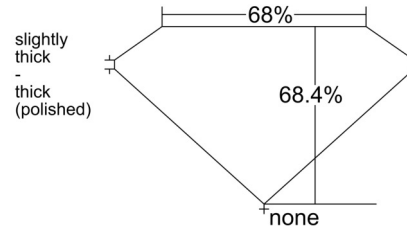

GIA NATURAL DIAMOND GRADING REPORT

March 17, 2026
GIA Report Number 6545828527
Shape and Cutting Style Emerald Cut
Measurements 7.57 x 5.39 x 3.69 mm

GRADING RESULTS

Carat Weight 1.50 carat
Color Grade E
Clarity Grade VS1

ADDITIONAL GRADING INFORMATION

Polish Excellent
Symmetry Very Good
Fluorescence Faint
Inscription(s): GIA 6545828527
Comments: Additional pinpoints are not shown.

PROPORTIONS

Profile not to actual proportions

CLARITY CHARACTERISTICS

KEY TO SYMBOLS*

- Crystal
- Pinpoint
- △ Natural

* Red symbols denote internal characteristics (inclusions). Green or black symbols denote external characteristics (blemishes). Diagram is an approximate representation of the diamond, and symbols shown indicate type, position, and approximate size of clarity characteristics. All clarity characteristics may not be shown. Details of finish are not shown.