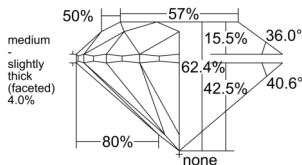

GIA®

FACSIMILE

GIA REPORT 6545830621

Verify this report at GIA.edu

GIA NATURAL DIAMOND DOSSIER®

March 17, 2026
GIA Report Number 6545830621
Shape and Cutting Style ..... Round Brilliant
Measurements ..... 5.62 - 5.65 x 3.51 mm

GRADING RESULTS

Carat Weight ..... 0.70 carat
Color Grade ..... E
Clarity Grade S11
Cut Grade ..... Excellent

ADDITIONAL GRADING INFORMATION

Polish ..... Excellent
Symmetry ..... Excellent
Fluorescence ..... None
Clarity Characteristics ..... Crystal, Cloud
Inscription(s): GIA 6545830621

PROPORTIONS

GRADING SCALES

GIA COLOR SCALE

COLORESS	D
	E
	F
	G
	H
	I
	J
NEAR COLORESS	K
	L
FANIT	M
	N
	O
	P
	R
VERY LIGHT	S
	T
	U
	V
	W
	X
	Y
LIGHT	Z

GIA CLARITY SCALE

FLAWLESS	VERY VERY SLIGHTLY INCLUDED	VVS₁	VVS₂	VS₁	VS₂	S1₁	S1₂	I₁	I₂	I₃	
											INTERNAL FLAWLESS

GIA CUT SCALE

EXCELLENT
VERY GOOD
GOOD
FAIR
POOR