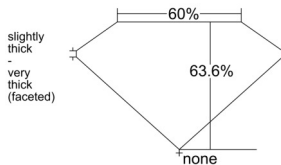

GIA®

FACSIMILE

GIA REPORT 6545837374

Verify this report at GIA.edu

GIA NATURAL DIAMOND DOSSIER®

March 19, 2026
GIA Report Number 6545837374
Shape and Cutting Style ..... Oval Brilliant
Measurements ..... 7.46 x 5.38 x 3.42 mm

GRADING RESULTS

Carat Weight ..... 0.90 carat
Color Grade ..... E
Clarity Grade VS2

ADDITIONAL GRADING INFORMATION

Polish ..... Excellent
Symmetry ..... Excellent
Fluorescence ..... Faint
Clarity Characteristics ..... Crystal, Feather, Cavity
Inscription(s): GIA 6545837374

PROPORTIONS

Profile not to actual proportions

GRADING SCALES

GIA COLOR SCALE		GIA CLARITY SCALE	
NEAR COLORLESS	D	VERY SLIGHTLY INCLUDED	FLAWLESS
	E		INTERNALLY FLAWLESS
	F		VVS₁
	G		VVS₂
	H		VS₁
	I		VS₂
	J		SI₁
	K		SI₂
	L		I₁
	M		I₂
FAINT	N	INCLUDED	I₃
	O		
	P		
	Q		
VERY LIGHT	R		
	S		
	T		
	U		
	V		
	W		
LIGHT	X		
	Y		
	Z