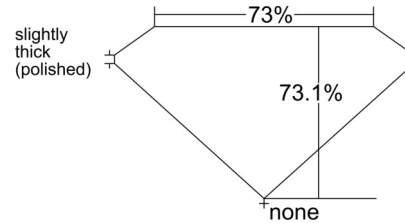

GIA NATURAL DIAMOND GRADING REPORT

March 25, 2026  
GIA Report Number ..... 6545855284  
Shape and Cutting Style ..... Square Modified Brilliant  
Measurements ..... 5.76 x 5.57 x 4.07 mm

GRADING RESULTS

Carat Weight ..... 1.01 carat  
Color Grade ..... I  
Clarity Grade ..... VS1

ADDITIONAL GRADING INFORMATION

Polish ..... Very Good  
Symmetry ..... Very Good  
Fluorescence ..... None  
Inscription(s): GIA 6545855284

PROPORTIONS

Profile not to actual proportions

CLARITY CHARACTERISTICS

KEY TO SYMBOLS\*

- Indented Natural
- Pinpoint

\* Red symbols denote internal characteristics (inclusions). Green or black symbols denote external characteristics (blemishes). Diagram is an approximate representation of the diamond, and symbols shown indicate type, position, and approximate size of clarity characteristics. All clarity characteristics may not be shown. Details of finish are not shown.