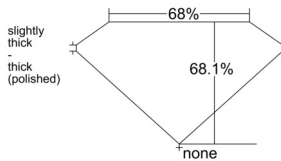

GIA®

FACSIMILE

GIA REPORT 6545857194

Verify this report at GIA.edu

GIA NATURAL DIAMOND DOSSIER®

March 20, 2026
GIA Report Number 6545857194
Shape and Cutting Style ..... Emerald Cut
Measurements ..... 6.23 x 4.36 x 2.97 mm

GRADING RESULTS

Carat Weight ..... 0.80 carat
Color Grade ..... G
Clarity Grade VS1

ADDITIONAL GRADING INFORMATION

Polish ..... Excellent
Symmetry ..... Excellent
Fluorescence ..... Faint
Clarity Characteristics ..... Crystal, Pinpoint, Cloud
Inscription(s): GIA 6545857194

PROPORTIONS

Profile not to actual proportions

GRADING SCALES

GIA COLOR SCALE		GIA CLARITY SCALE		
NEAR COLORLESS	D	VERY VERY SLIGHTLY INCLUDED	FLAWLESS	
	E		INTERNALLY FLAWLESS	
	F	VERY SLIGHTLY INCLUDED	VS₁	
	G		VS₂	
	H		VS₁	
	FAINT	I	SLIGHTLY INCLUDED	VS₂
		J		SI₁
		K	INCLUDED	SI₂
		L		I₁
		M		I₂
VERY LIGHT		N	LIGHT	I₃
		O		
	P			
	Q			
	R