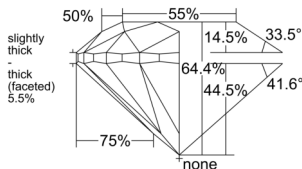

GIA®

FACSIMILE

GIA REPORT 6545868575

Verify this report at GIA.edu

GIA NATURAL DIAMOND DOSSIER®

April 03, 2026
GIA Report Number 6545868575
Shape and Cutting Style ..... Round Brilliant
Measurements ..... 4.20 - 4.22 x 2.71 mm

GRADING RESULTS

Carat Weight ..... 0.30 carat
Color Grade ..... F
Clarity Grade VS2
Cut Grade ..... Good

ADDITIONAL GRADING INFORMATION

Polish ..... Excellent
Symmetry ..... Very Good
Fluorescence ..... Medium Blue
Clarity Characteristics..... Crystal, Indented Natural
Inspection(s): GIA 6545868575

PROPORTIONS

Profile to actual proportions