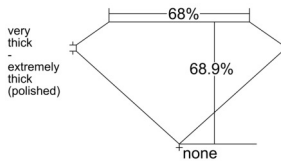

GIA®

FACSIMILE

GIA REPORT 6545869842

Verify this report at GIA.edu

GIA NATURAL DIAMOND DOSSIER®

March 25, 2026
GIA Report Number 6545869842
Shape and Cutting Style ..... Emerald Cut
Measurements ..... 5.73 x 4.24 x 2.92 mm

GRADING RESULTS

Carat Weight ..... 0.70 carat
Color Grade ..... F
Clarity Grade SI1

ADDITIONAL GRADING INFORMATION

Polish ..... Excellent
Symmetry ..... Very Good
Fluorescence ..... Faint
Clarity Characteristics ..... Crystal, Cloud
Inscription(s): GIA 6545869842

PROPORTIONS

Profile not to actual proportions

GRADING SCALES

GIA COLOR SCALE		GIA CLARITY SCALE	
COLORLESS	D	VERY VERY SLIGHTLY INCLUDED	FLAWLESS
	E		INTERNALLY FLAWLESS
	F		VVS₁
	G		VVS₂
	H		VS₁
	I		VS₂
	J		SI₁
	K		SI₂
	L		I₁
	M		I₂
NEAR COLORLESS	N	SLIGHTLY INCLUDED	I₃
	O		
	P		
	Q		
FAINT	R		
	S		
	T		
	U		
VERT LIGHT	V		
	W		
	X		
	Y		
LIGHT	Z