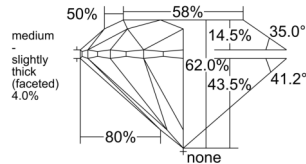

GIA®

FACSIMILE

GIA REPORT 6545889541

Verify this report at GIA.edu

GIA NATURAL DIAMOND DOSSIER®

March 25, 2026
GIA Report Number 6545889541
Shape and Cutting Style ..... Round Brilliant
Measurements ..... 4.24 - 4.26 x 2.64 mm

GRADING RESULTS

Carat Weight ..... 0.29 carat
Color Grade ..... G
Clarity Grade VS2
Cut Grade ..... Excellent

ADDITIONAL GRADING INFORMATION

Polish ..... Excellent
Symmetry ..... Excellent
Fluorescence ..... None
Clarity Characteristics ..... Crystal
Inscription(s): GIA 6545889541

PROPORTIONS

GRADING SCALES

GIA COLOR SCALE	GIA CLARITY SCALE	GIA CUT SCALE	
D	FLAWLESS	EXCELLENT	
E	INTERNALLY FLAWLESS		
F		VVS₁	VERY GOOD
G	VVS₂		
H	VS₁	GOOD	
I	VS₂		
J	SI₁	FAIR	
K	SI₂		
L	I₁	POOR	
M	I₂		
N	I₃		
O			
P			
Q			
R			
S			
T			
U			
V			
W			
X			
Y			
Z