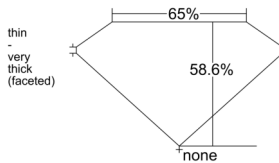

GIA®

FACSIMILE

GIA REPORT 6545892964

Verify this report at GIA.edu

GIA NATURAL DIAMOND DOSSIER®

March 26, 2026
GIA Report Number 6545892964
Shape and Cutting Style ..... Heart Brilliant
Measurements ..... 5.13 x 6.15 x 3.61 mm

GRADING RESULTS

Carat Weight ..... 0.70 carat
Color Grade L
Clarity Grade VS1

ADDITIONAL GRADING INFORMATION

Polish ..... Excellent
Symmetry ..... Excellent
Fluorescence ..... Medium Blue
Clarity Characteristics ..... Feather, Needle, Pinpoint
Inscription(s): GIA 6545892964

PROPORTIONS

Profile not to actual proportions

GRADING SCALES

GIA COLOR SCALE		GIA CLARITY SCALE			
COLORLESS	D	VERY VERY SLIGHTLY INCLUDED	FLAWLESS		
	E		INTERNALLY FLAWLESS		
	F	VERY SLIGHTLY INCLUDED	VVS₁		
	G		VVS₂		
	H		VS₁		
	NEAR COLORLESS	I	SLIGHTLY INCLUDED	VS₂	
		J		SI₁	
		FAINT	K	INCLUDED	SI₂
			L		I₁
			M		I₂
VERT LIGHT	N	LIGHT	I₃		
	O				
	P				
	Q				
	R