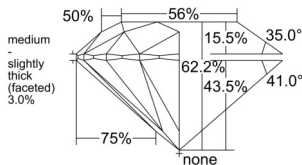

GIA®

FACSIMILE

GIA REPORT 6545909781

Verify this report at GIA.edu

GIA NATURAL DIAMOND DOSSIER®

March 30, 2026
GIA Report Number 6545909781
Shape and Cutting Style ..... Round Brilliant
Measurements ..... 4.73 - 4.76 x 2.95 mm

GRADING RESULTS

Carat Weight ..... 0.40 carat
Color Grade I
Clarity Grade VS2
Cut Grade ..... Excellent

ADDITIONAL GRADING INFORMATION

Polish ..... Excellent
Symmetry ..... Excellent
Fluorescence ..... Faint
Clarity Characteristics ..... Crystal, Cloud
Inscription(s): GIA 6545909781

PROPORTIONS

Profile to actual proportions

GRADING SCALES

GIA COLOR SCALE	GIA CLARITY SCALE	GIA CUT SCALE
COLOURLESS	FLAWLESS	EXCELLENT
D	FLAWLESS	
E	FLAWLESS	VERY GOOD
F	FLAWLESS	
G	FLAWLESS	GOOD
H	FLAWLESS	
I	VVS₁	FAIR
J	VVS₂	
K	VS₁	POOR
L	VS₂	
M	SI₁	
N	SI₂	
O	I₁	
P	I₂	
Q	I₃	
R		
S		
T		
U		
V		
W		
X		
Y		
Z