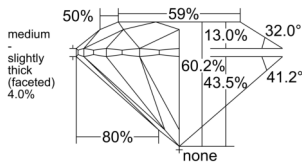

GIA®

FACSIMILE

GIA REPORT 6545911925

Verify this report at GIA.edu

GIA NATURAL DIAMOND DOSSIER®

March 28, 2026
GIA Report Number 6545911925
Shape and Cutting Style ..... Round Brilliant
Measurements ..... 4.83 - 4.84 x 2.91 mm

GRADING RESULTS

Carat Weight ..... 0.41 carat
Color Grade ..... F
Clarity Grade VS1
Cut Grade ..... Excellent

ADDITIONAL GRADING INFORMATION

Polish ..... Excellent
Symmetry ..... Excellent
Fluorescence ..... None
Clarity Characteristics..... Crystal, Cloud, Needle, Pinpoint
Inspection(s): GIA 6545911925

PROPORTIONS

Profile to actual proportions

GRADING SCALES

GIA COLOR SCALE	GIA CLARITY SCALE	GIA CUT SCALE	
D	FLAWLESS	EXCELLENT	
E	INTERNALLY FLAWLESS		
F		VVS₁	VERY GOOD
G	VVS₂		
H	VS₁	GOOD	
I	VS₂		
J	SI₁	FAIR	
K	SI₂		
L	I₁	POOR	
M	I₂		
N	I₃		
O			
P			
Q			
R			
S			
T			
U			
V			
W			
X			
Y			
Z