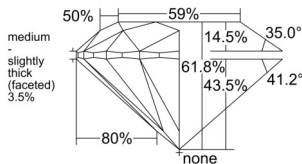

GIA®

FACSIMILE

GIA REPORT 6545931101

Verify this report at GIA.edu

GIA NATURAL DIAMOND DOSSIER®

April 01, 2026
GIA Report Number 6545931101
Shape and Cutting Style ..... Round Brilliant
Measurements ..... 4.70 - 4.73 x 2.92 mm

GRADING RESULTS

Carat Weight ..... 0.40 carat
Color Grade ..... G
Clarity Grade S11
Cut Grade ..... Excellent

ADDITIONAL GRADING INFORMATION

Polish ..... Excellent
Symmetry ..... Excellent
Fluorescence ..... None
Clarity Characteristics ..... Crystal
Inscription(s): GIA 6545931101

PROPORTIONS

Profile to actual proportions