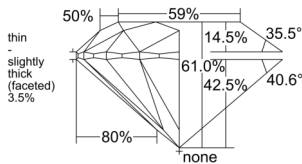

GIA®

FACSIMILE

GIA REPORT 6545933503

Verify this report at GIA.edu

GIA NATURAL DIAMOND DOSSIER®

April 01, 2026
GIA Report Number 6545933503
Shape and Cutting Style ..... Round Brilliant
Measurements ..... 5.02 - 5.03 x 3.06 mm

GRADING RESULTS

Carat Weight ..... 0.47 carat
Color Grade ..... D
Clarity Grade VS1
Cut Grade ..... Excellent

ADDITIONAL GRADING INFORMATION

Polish ..... Excellent
Symmetry ..... Excellent
Fluorescence ..... None
Clarity Characteristics ..... Feather, Cavity, Pinpoint
Inscription(s): GIA 6545933503

PROPORTIONS

GRADING SCALES

GIA COLOR SCALE

COLORLESS	D
	E
	F
	G
	H
	I
	J
NEAR COLORLESS	K
	L
	M
Faint	N
	O
	P
	Q
Very Light	R
	S
	T
	U
	V
	W
	X
	Y
Light	Z

GIA CLARITY SCALE

FLAWLESS	INTERNAL FLAWLESS	
		EXCELLENT
VERY VERY SLIGHTLY INCLUDED	VVS₁	VERY GOOD
VERY SLIGHTLY INCLUDED	VVS₂	
SLIGHTLY INCLUDED	VS₁	GOOD
	VS₂	
INCLUDED	SI₁	FAIR
	SI₂	
INCLUDED	I₁	POOR
	I₂	
	I₃