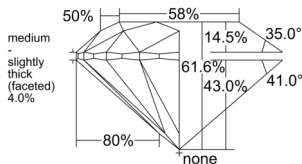

GIA®

FACSIMILE

GIA REPORT 6545933855

Verify this report at GIA.edu

GIA NATURAL DIAMOND DOSSIER®

April 01, 2026
GIA Report Number 6545933855
Shape and Cutting Style ..... Round Brilliant
Measurements ..... 5.43 - 5.45 x 3.35 mm

GRADING RESULTS

Carat Weight ..... 0.61 carat
Color Grade ..... D
Clarity Grade VS1
Cut Grade ..... Excellent

ADDITIONAL GRADING INFORMATION

Polish ..... Excellent
Symmetry ..... Excellent
Fluorescence ..... None
Clarity Characteristics..... Crystal, Pinpoint, Cloud
Inscription(s): GIA 6545933855

PROPORTIONS

GRADING SCALES

GIA COLOR SCALE

COLORESS	D
	E
	F
	G
	H
	I
	J
NEAR COLORESS	K
	L
FAIN	M
	N
	O
	P
	Q
	R
	S
	T
	U
	V
	W
	X
	Y
LIGHT	Z

GIA CLARITY SCALE

FLAWLESS	VERY VERY SLIGHTLY INCLUDED	VS₁	VS₂	SI₁	SI₂	I₁	I₂	I₃			
									VERY SLIGHTLY INCLUDED	SLIGHTLY INCLUDED	INCLUDED

GIA CUT SCALE

EXCELLENT
VERY GOOD
GOOD
FAIR
POOR