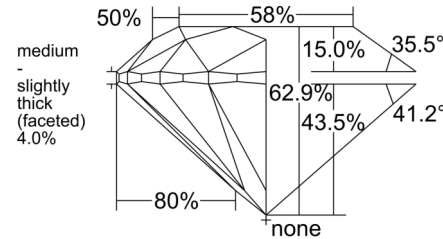

GIA NATURAL DIAMOND GRADING REPORT

 April 02, 2026
 GIA Report Number **6545935698**
 Shape and Cutting Style **Round Brilliant**
 Measurements **7.06 - 7.11 x 4.46 mm**
GRADING RESULTS

 Carat Weight **1.40 carat**
 Color Grade **I**
 Clarity Grade **VS2**
 Cut Grade **Excellent**
ADDITIONAL GRADING INFORMATION

 Polish **Excellent**
 Symmetry **Excellent**
 Fluorescence **Faint**
 Inscription(s): **GIA 6545935698**
PROPORTIONS

Profile to actual proportions

CLARITY CHARACTERISTICS

KEY TO SYMBOLS*

- Crystal ▲ Natural
- ~ Feather
- Pinpoint
- ⌞ Indented Natural

* Red symbols denote internal characteristics (inclusions). Green or black symbols denote external characteristics (blemishes). Diagram is an approximate representation of the diamond, and symbols shown indicate type, position, and approximate size of clarity characteristics. All clarity characteristics may not be shown. Details of finish are not shown.