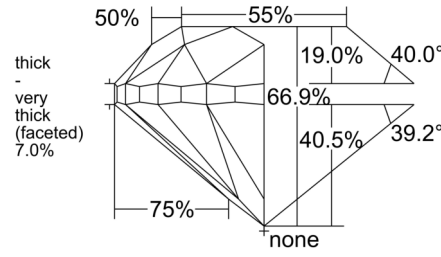

GIA NATURAL DIAMOND GRADING REPORT

April 02, 2026  
 GIA Report Number ..... 6545945742  
 Shape and Cutting Style ..... Round Brilliant  
 Measurements ..... 6.02 - 6.11 x 4.05 mm

GRADING RESULTS

Carat Weight ..... 1.00 carat  
 Color Grade ..... G  
 Clarity Grade ..... VS2  
 Cut Grade ..... Good

PROPORTIONS

Profile to actual proportions

CLARITY CHARACTERISTICS

KEY TO SYMBOLS\*

-  Cloud
-  Natural
-  Crystal
-  Feather
-  Indented Natural

\* Red symbols denote internal characteristics (inclusions). Green or black symbols denote external characteristics (blemishes). Diagram is an approximate representation of the diamond, and symbols shown indicate type, position, and approximate size of clarity characteristics. All clarity characteristics may not be shown. Details of finish are not shown.