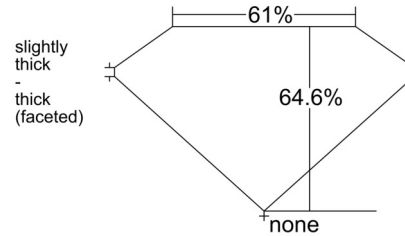

PROPORTIONS

Profile not to actual proportions