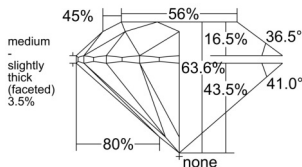

GIA®

FACSIMILE

GIA REPORT 6545967122

Verify this report at GIA.edu

GIA NATURAL DIAMOND DOSSIER®

April 03, 2026
GIA Report Number 6545967122
Shape and Cutting Style ..... Round Brilliant
Measurements ..... 5.35 - 5.39 x 3.42 mm

GRADING RESULTS

Carat Weight ..... 0.61 carat
Color Grade ..... G
Clarity Grade VVS1
Cut Grade ..... Excellent

ADDITIONAL GRADING INFORMATION

Polish ..... Excellent
Symmetry ..... Excellent
Fluorescence ..... None
Clarity Characteristics ..... Cloud, Pinpoint, Feather
Inscription(s): GIA 6545967122

PROPORTIONS

GRADING SCALES

GIA COLOR SCALE

COLORLESS	D
	E
	F
	G
	H
	I
NEAR COLORLESS	J
	K
	L
FAIN	M
	N
	O
	P
	Q
VERY LIGHT	R
	S
	T
	U
	V
	W
	X
	Y
LIGHT	Z

GIA CLARITY SCALE

FLAWLESS	VERY VERY SLIGHTLY INCLUDED	VVS₁	VERY SLIGHTLY INCLUDED	SI₁	SLIGHTLY INCLUDED	I₁	
							FLAWLESS
INTERNALLY FLAWLESS	VERY SLIGHTLY INCLUDED	VVS₂	VERY SLIGHTLY INCLUDED	SI₂	SLIGHTLY INCLUDED	I₂	
VVS₁		VS₁		VS₂		I₃	

GIA CUT SCALE

EXCELLENT
VERY GOOD
GOOD
FAIR
POOR