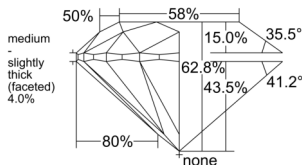

GIA®

FACSIMILE

GIA REPORT 6545975820

Verify this report at GIA.edu

GIA NATURAL DIAMOND DOSSIER®

April 07, 2026
GIA Report Number 6545975820
Shape and Cutting Style ..... Round Brilliant
Measurements ..... 5.61 - 5.65 x 3.54 mm

GRADING RESULTS

Carat Weight ..... 0.70 carat
Color Grade ..... D
Clarity Grade S11
Cut Grade ..... Excellent

ADDITIONAL GRADING INFORMATION

Polish ..... Excellent
Symmetry ..... Excellent
Fluorescence ..... None
Clarity Characteristics ..... Crystal
Inscription(s): GIA 6545975820

PROPORTIONS

GRADING SCALES

GIA COLOR SCALE

COLOREDNESS	D
	E
	F
	G
	H
	I
	J
NEAR COLORLESS	K
	L
Faint	M
	N
	O
	P
Very Light	Q
	R
	S
	T
	U
	V
Light	W
	X
	Y
	Z

GIA CLARITY SCALE

VERY VERY SLIGHTLY INCLUDED	FLAWLESS
	INTERNALLY FLAWLESS
VERY SLIGHTLY INCLUDED	VVS₁
	VVS₂
SLIGHTLY INCLUDED	VS₁
	VS₂
INCLUDED	SI₁
	SI₂
	I₁
	I₂
	I₃

GIA CUT SCALE

EXCELLENT
VERY GOOD
GOOD
FAIR
POOR