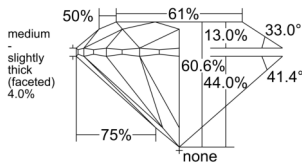

GIA®

FACSIMILE

GIA REPORT 6545976826

Verify this report at GIA.edu

GIA NATURAL DIAMOND DOSSIER®

April 07, 2026
GIA Report Number 6545976826
Shape and Cutting Style ..... Round Brilliant
Measurements ..... 3.67 - 3.69 x 2.23 mm

GRADING RESULTS

Carat Weight ..... 0.18 carat
Color Grade ..... G
Clarity Grade VS1
Cut Grade ..... Excellent

ADDITIONAL GRADING INFORMATION

Polish ..... Excellent
Symmetry ..... Excellent
Fluorescence ..... Faint
Clarity Characteristics ..... Cloud
Inscription(s): GIA 6545976826

PROPORTIONS

Profile to actual proportions

GRADING SCALES

GIA COLOR SCALE

COLORLESS	D
	E
	F
	G
	H
	I
	J
NEAR COLORLESS	K
	L
FAIN	M
	N
	O
	P
VERY LIGHT	Q
	R
	S
	T
	U
	V
	W
	X
	Y
LIGHT	Z

GIA CLARITY SCALE

FLAWLESS	VERY VERY SLIGHTLY INCLUDED	VS₁	VS₂	SL₁	SL₂	I₁	I₂	I₃			
									VERY SLIGHTLY INCLUDED	SLIGHTLY INCLUDED	INCLUDED

GIA CUT SCALE

EXCELLENT
VERY GOOD
GOOD
FAIR
POOR