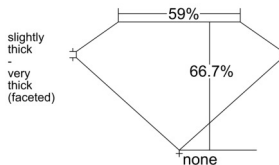

GIA®

FACSIMILE

GIA REPORT 6545980588

Verify this report at GIA.edu

GIA NATURAL DIAMOND DOSSIER®

April 07, 2026
GIA Report Number 6545980588
Shape and Cutting Style ..... Oval Brilliant
Measurements ..... 7.15 x 5.28 x 3.52 mm

GRADING RESULTS

Carat Weight ..... 0.90 carat
Color Grade I
Clarity Grade VVS2

ADDITIONAL GRADING INFORMATION

Polish ..... Excellent
Symmetry ..... Very Good
Fluorescence ..... None
Clarity Characteristics ..... Pinpoint, Cloud
Inscription(s): GIA 6545980588

PROPORTIONS

Profile not to actual proportions

GRADING SCALES

GIA COLOR SCALE		GIA CLARITY SCALE			
COLORLESS	D	VERY VERY SLIGHTLY INCLUDED	FLAWLESS		
	E		INTERNALLY FLAWLESS		
	F	VERY SLIGHTLY INCLUDED	VVS₁		
	G		VVS₂		
	H		VS₁		
	NEAR COLORLESS	I	SLIGHTLY INCLUDED	VS₂	
		J		SI₁	
		FAINT	K	INCLUDED	SI₂
			L		I₁
			M		I₂
VERT LIGHT	N	LIGHT	I₃		
	O				
	P				
	Q				
	R