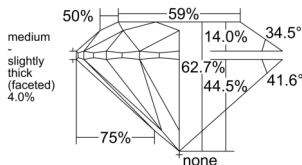

GIA®

FACSIMILE

GIA NATURAL DIAMOND DOSSIER®

April 09, 2026
GIA Report Number 6545983016
Shape and Cutting Style ..... Round Brilliant
Measurements ..... 5.62 - 5.66 x 3.54 mm

GRADING RESULTS

Carat Weight ..... 0.70 carat
Color Grade ..... G
Clarity Grade VS1
Cut Grade ..... Excellent

ADDITIONAL GRADING INFORMATION

Polish ..... Excellent
Symmetry ..... Excellent
Fluorescence ..... None
Clarity Characteristics..... Crystal, Cavity, Cloud
Inspection(s): GIA 6545983016

GIA REPORT 6545983016

Verify this report at GIA.edu

PROPORTIONS

Profile to actual proportions

GRADING SCALES

GIA COLOR SCALE	GIA CLARITY SCALE	GIA CUT SCALE	
D	FLAWLESS	EXCELLENT	
E	INTERNALLY FLAWLESS		
F		VVS₁	VERY GOOD
G	VVS₂		
H	VS₁	GOOD	
I	VS₂		
J	SI₁	FAIR	
K	SI₂		
L	I₁	POOR	
M	I₂		
N	I₃		
O			
P			
Q			
R			
S			
T			
U			
V			
W			
X			
Y			
Z