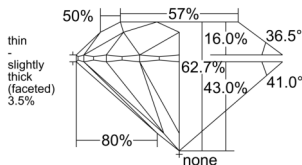

GIA®

FACSIMILE

GIA REPORT 6545986823

Verify this report at GIA.edu

GIA NATURAL DIAMOND DOSSIER®

April 08, 2026
GIA Report Number 6545986823
Shape and Cutting Style ..... Round Brilliant
Measurements ..... 5.14 - 5.18 x 3.23 mm

GRADING RESULTS

Carat Weight ..... 0.53 carat
Color Grade ..... J
Clarity Grade VVS2
Cut Grade ..... Excellent

ADDITIONAL GRADING INFORMATION

Polish ..... Excellent
Symmetry ..... Excellent
Fluorescence ..... None
Clarity Characteristics ..... Cloud, Pinpoint
Inscription(s): GIA 6545986823

PROPORTIONS

GRADING SCALES

GIA COLOR SCALE

COLORLESS	D
	E
	F
	G
	H
	I
	J
NEAR COLORLESS	K
	L
	M
Faint	N
	O
	P
	Q
	R
	S
	T
	U
	V
	W
	X
	Y
Light	Z

GIA CLARITY SCALE

FLAWLESS	INTERNAL FLAWLESS	
		FLAWLESS
VERY VERY SLIGHTLY INCLUDED	VVS₁	
	VVS₂	
VERY SLIGHTLY INCLUDED	VS₁	
	VS₂	
SLIGHTLY INCLUDED	SI₁	
	SI₂	
INCLUDED	I₁	
	I₂	
	I₃	

GIA CUT SCALE

EXCELLENT
VERY GOOD
GOOD
FAIR
POOR