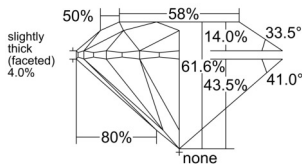

GIA®

FACSIMILE

GIA REPORT 6545988274

Verify this report at GIA.edu

GIA NATURAL DIAMOND DOSSIER®

April 08, 2026
GIA Report Number 6545988274
Shape and Cutting Style ..... Round Brilliant
Measurements ..... 4.91 - 4.93 x 3.03 mm

GRADING RESULTS

Carat Weight ..... 0.45 carat
Color Grade ..... D
Clarity Grade S11
Cut Grade ..... Excellent

ADDITIONAL GRADING INFORMATION

Polish ..... Excellent
Symmetry ..... Excellent
Fluorescence ..... None
Clarity Characteristics ..... Cloud, Crystal
Inscription(s): GIA 6545988274

PROPORTIONS

Profile to actual proportions

GRADING SCALES

GIA COLOR SCALE

COLOREDNESS	D
	E
	F
	G
	H
	I
	J
NEAR COLORLESS	K
	L
FAIN	M
	N
	O
	P
VERY LIGHT	Q
	R
	S
	T
	U
	V
LIGHT	W
	X
	Y
	Z

GIA CLARITY SCALE

VERY VERY SLIGHTLY INCLUDED	FLAWLESS
	INTERNALLY FLAWLESS
VERY SLIGHTLY INCLUDED	VVS₁
	VVS₂
SLIGHTLY INCLUDED	VS₁
	VS₂
INCLUDED	S1₁
	S1₂
	I₁
	I₂
	I₃

GIA CUT SCALE

EXCELLENT
VERY GOOD
GOOD
FAIR
POOR