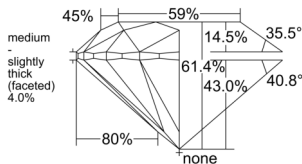

GIA®

FACSIMILE

GIA REPORT 6545994322

Verify this report at GIA.edu

GIA NATURAL DIAMOND DOSSIER®

April 09, 2026
GIA Report Number 6545994322
Shape and Cutting Style ..... Round Brilliant
Measurements ..... 3.93 - 3.96 x 2.42 mm

GRADING RESULTS

Carat Weight ..... 0.23 carat
Color Grade ..... F
Clarity Grade VS1
Cut Grade ..... Excellent

ADDITIONAL GRADING INFORMATION

Polish ..... Excellent
Symmetry ..... Excellent
Fluorescence ..... None
Clarity Characteristics ..... Feather, Pinpoint
Inscription(s): GIA 6545994322

PROPORTIONS

GRADING SCALES

GIA COLOR SCALE	GIA CLARITY SCALE	GIA CUT SCALE
COLOURLESS	FLAWLESS	EXCELLENT
D	INTERNALLY FLAWLESS	
E	VVS₁	VERY GOOD
F		
G	VS₁	GOOD
H		
I	SI₁	FAIR
J		
K	I₁	POOR
L		
M	I₂	
N		
O	I₃	
P		
Q		
R		
S		
T		
U		
V		
W		
X		
Y		
Z