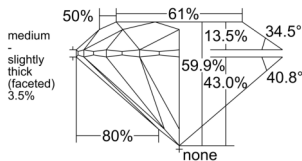

GIA®

FACSIMILE

GIA REPORT 6545996817

Verify this report at GIA.edu

GIA NATURAL DIAMOND DOSSIER®

April 09, 2026
GIA Report Number 6545996817
Shape and Cutting Style ..... Round Brilliant
Measurements ..... 4.77 - 4.79 x 2.87 mm

GRADING RESULTS

Carat Weight ..... 0.40 carat
Color Grade ..... J
Clarity Grade VS1
Cut Grade ..... Excellent

ADDITIONAL GRADING INFORMATION

Polish ..... Excellent
Symmetry ..... Excellent
Fluorescence ..... None
Clarity Characteristics ..... Feather, Pinpoint
Inscription(s): GIA 6545996817

PROPORTIONS

Profile to actual proportions

GRADING SCALES

GIA COLOR SCALE	GIA CLARITY SCALE	GIA CUT SCALE	
COLOURLESS D	FLAWLESS	EXCELLENT	
E	INTERNALLY FLAWLESS		
F		VERY VERY SLIGHTLY INCLUDED	VERY GOOD
G	VVS₁		
H	VVS₂		
I	VS₁		GOOD
J		VS₂	
K	SLIGHTLY INCLUDED	FAIR	
L			SI₁
M	SI₂	POOR	
N	INCLUDED		
O			I₁
P		I₂	
Q	I₃		
R			
S			
T			
U			
V			
W			
X			
Y			
Z