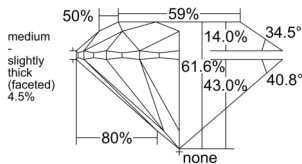

GIA®

FACSIMILE

GIA REPORT 6551004301

Verify this report at GIA.edu

GIA NATURAL DIAMOND DOSSIER®

April 11, 2026
GIA Report Number 6551004301
Shape and Cutting Style ..... Round Brilliant
Measurements ..... 5.06 - 5.09 x 3.13 mm

GRADING RESULTS

Carat Weight ..... 0.50 carat
Color Grade ..... J
Clarity Grade S11
Cut Grade ..... Excellent

ADDITIONAL GRADING INFORMATION

Polish ..... Excellent
Symmetry ..... Excellent
Fluorescence ..... Faint
Clarity Characteristics ..... Crystal
Inscription(s): GIA 6551004301

PROPORTIONS

Profile to actual proportions

GRADING SCALES

GIA COLOR SCALE

COLORLESS	D
	E
	F
	G
	H
	I
	J
NEAR COLORLESS	K
	L
FAIN	M
	N
	O
	P
VERY LIGHT	Q
	R
	S
	T
	U
	V
LIGHT	W
	X
	Y
	Z

GIA CLARITY SCALE

FLAWLESS	INTERNAL FLAWLESS	
		FLAWLESS
VERY VERY SLIGHTLY INCLUDED	VVS₁	
	VVS₂	
VERY SLIGHTLY INCLUDED	VS₁	
	VS₂	
SLIGHTLY INCLUDED	SI₁	
	SI₂	
INCLUDED	I₁	
	I₂	
	I₃	

GIA CUT SCALE

EXCELLENT
VERY GOOD
GOOD
FAIR
POOR