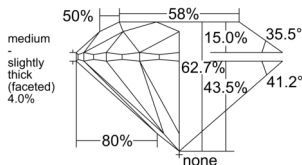

GIA®

FACSIMILE

GIA REPORT 6551004740

Verify this report at GIA.edu

GIA NATURAL DIAMOND DOSSIER®

April 13, 2026
GIA Report Number 6551004740
Shape and Cutting Style ..... Round Brilliant
Measurements ..... 6.14 - 6.18 x 3.86 mm

GRADING RESULTS

Carat Weight ..... 0.91 carat
Color Grade ..... G
Clarity Grade S11
Cut Grade ..... Excellent

ADDITIONAL GRADING INFORMATION

Polish ..... Excellent
Symmetry ..... Excellent
Fluorescence ..... Faint
Clarity Characteristics ..... Crystal
Inscription(s): GIA 6551004740

PROPORTIONS

GRADING SCALES

GIA COLOR SCALE

COLORESS	D
	E
	F
	G
	H
	I
	J
NEAR COLORESS	K
	L
FAIN	M
	N
	O
	P
VERY LIGHT	Q
	R
	S
	T
	U
	V
	W
	X
	Y
LIGHT	Z

GIA CLARITY SCALE

VERY VERY SLIGHTLY INCLUDED	FLAWLESS
	INTERNALLY FLAWLESS
VERY SLIGHTLY INCLUDED	VVS₁
	VVS₂
SLIGHTLY INCLUDED	VS₁
	VS₂
INCLUDED	SI₁
	SI₂
	I₁
	I₂
	I₃

GIA CUT SCALE

EXCELLENT
VERY GOOD
GOOD
FAIR
POOR