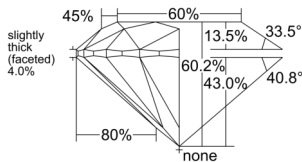

GIA®

FACSIMILE

GIA REPORT 6551011911

Verify this report at GIA.edu

GIA NATURAL DIAMOND DOSSIER®

April 10, 2026
GIA Report Number 6551011911
Shape and Cutting Style ..... Round Brilliant
Measurements ..... 4.90 - 4.92 x 2.96 mm

GRADING RESULTS

Carat Weight ..... 0.44 carat
Color Grade ..... G
Clarity Grade VS1
Cut Grade ..... Excellent

ADDITIONAL GRADING INFORMATION

Polish ..... Excellent
Symmetry ..... Excellent
Fluorescence ..... None
Clarity Characteristics ..... Cloud, Needle
Inscription(s): GIA 6551011911

PROPORTIONS

Profile to actual proportions

GRADING SCALES

GIA COLOR SCALE	GIA CLARITY SCALE	GIA CUT SCALE	
D	FLAWLESS	EXCELLENT	
E	INTERNALLY FLAWLESS		
F		VVS₁	VERY GOOD
G	VVS₂		
H	VS₁	GOOD	
I	VS₂		
J	SI₁	FAIR	
K	SI₂		
L	I₁	POOR	
M	I₂		
N	I₃		
O			
P			
Q			
R			
S			
T			
U			
V			
W			
X			
Y			
Z