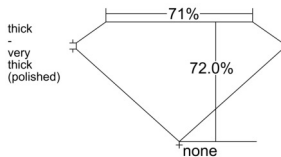

GIA®

FACSIMILE

GIA REPORT 6551031061

Verify this report at GIA.edu

GIA NATURAL DIAMOND DOSSIER®

April 14, 2026
GIA Report Number 6551031061
Shape and Cutting Style ..... Square Modified Brilliant
Measurements ..... 4.82 x 4.76 x 3.43 mm

GRADING RESULTS

Carat Weight ..... 0.70 carat
Color Grade ..... G
Clarity Grade VS2

ADDITIONAL GRADING INFORMATION

Polish ..... Excellent
Symmetry ..... Very Good
Fluorescence ..... None
Clarity Characteristics ..... Cloud, Crystal
Inscription(s): GIA 6551031061

PROPORTIONS

Profile not to actual proportions

GRADING SCALES

GIA COLOR SCALE		GIA CLARITY SCALE				
COLORLESS	D	NEAR COLORLESS	FLAWLESS			
	E		INTERNALLY FLAWLESS			
	F		VERY VERY SLIGHTLY INCLUDED	VVS₁		
	G			VVS₂		
	H		VERY SLIGHTLY INCLUDED	VS₁		
	I			VS₂		
	J			SLIGHTLY INCLUDED	SI₁	
	K		SI₂			
	FAINT		L	VERY LIGHT	I₁	
			M		INCLUDED	I₂
N		I₃				
O		LIGHT				
P						
Q						
R						
S						
T						
U						
V						
W						
X						
Y						
Z