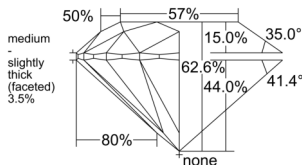

GIA®

FACSIMILE

GIA REPORT 6551037958

Verify this report at GIA.edu

GIA NATURAL DIAMOND DOSSIER®

April 15, 2026
GIA Report Number 6551037958
Shape and Cutting Style ..... Round Brilliant
Measurements ..... 4.85 - 4.90 x 3.05 mm

GRADING RESULTS

Carat Weight ..... 0.44 carat
Color Grade ..... H
Clarity Grade VS2
Cut Grade ..... Excellent

ADDITIONAL GRADING INFORMATION

Polish ..... Excellent
Symmetry ..... Excellent
Fluorescence ..... None
Clarity Characteristics ..... Cloud
Inscription(s): GIA 6551037958

PROPORTIONS

GRADING SCALES

GIA COLOR SCALE	GIA CLARITY SCALE	GIA CUT SCALE	
D	FLAWLESS	EXCELLENT	
E	INTERNALLY FLAWLESS		
F		VVS₁	VERY GOOD
G	VVS₂		
H	VS₁	GOOD	
I	VS₂		
J	SI₁	FAIR	
K	SI₂		
L	I₁	POOR	
M			
N			
O	I₂		
P			
Q	I₃		
R			
S			
T			
U			
V			
W			
X			
Y			
Z