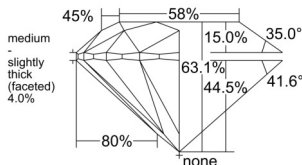

GIA®

FACSIMILE

GIA REPORT 6551051566

Verify this report at GIA.edu

GIA NATURAL DIAMOND DOSSIER®

April 16, 2026
GIA Report Number 6551051566
Shape and Cutting Style ..... Round Brilliant
Measurements ..... 5.34 - 5.38 x 3.38 mm

GRADING RESULTS

Carat Weight ..... 0.60 carat
Color Grade I
Clarity Grade VS2
Cut Grade ..... Excellent

ADDITIONAL GRADING INFORMATION

Polish ..... Excellent
Symmetry ..... Excellent
Fluorescence ..... Faint
Clarity Characteristics..... Crystal, Cloud, Indented Natural
Inscription(s): GIA 6551051566

PROPORTIONS

GRADING SCALES

GIA COLOR SCALE

COLOURESS	D
	E
	F
	G
	H
	I
	J
NEAR COLOURESS	K
	L
FAIN	M
	N
	O
	P
VERY LIGHT	Q
	R
	S
	T
	U
	V
	W
	X
	Y
LIGHT	Z

GIA CLARITY SCALE

VERY VERY SLIGHTLY INCLUDED	FLAWLESS
	INTERNALLY FLAWLESS
VERY SLIGHTLY INCLUDED	VVS₁
	VVS₂
SLIGHTLY INCLUDED	VS₁
	VS₂
INCLUDED	SI₁
	SI₂
	I₁
	I₂
	I₃

GIA CUT SCALE

EXCELLENT
VERY GOOD
GOOD
FAIR
POOR