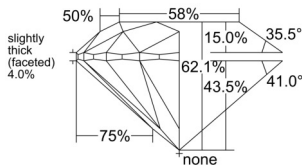

GIA®

FACSIMILE

GIA REPORT 6551052468

Verify this report at GIA.edu

GIA NATURAL DIAMOND DOSSIER®

April 16, 2026
GIA Report Number 6551052468
Shape and Cutting Style ..... Round Brilliant
Measurements ..... 4.72 - 4.75 x 2.94 mm

GRADING RESULTS

Carat Weight ..... 0.41 carat
Color Grade ..... G
Clarity Grade S11
Cut Grade ..... Excellent

ADDITIONAL GRADING INFORMATION

Polish ..... Excellent
Symmetry ..... Excellent
Fluorescence ..... None
Clarity Characteristics ..... Cloud, Crystal
Inscription(s): GIA 6551052468

PROPORTIONS

Profile to actual proportions

GRADING SCALES

GIA COLOR SCALE	GIA CLARITY SCALE	GIA CUT SCALE	
D	FLAWLESS	EXCELLENT	
E	INTERNALLY FLAWLESS		
F		VVS₁	VERY GOOD
G	VVS₂		
H	VS₁	GOOD	
I	VS₂		
J	S1₁	FAIR	
K	S1₂		
L	I₁	POOR	
M	I₂		
N	I₃		
O			
P			
Q			
R			
S			
T			
U			
V			
W			
X			
Y			
Z