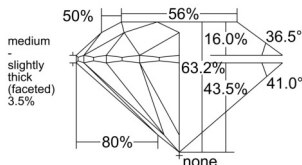

GIA®

FACSIMILE

GIA REPORT 6551072805

Verify this report at GIA.edu

GIA NATURAL DIAMOND DOSSIER®

April 20, 2026
GIA Report Number 6551072805
Shape and Cutting Style ..... Round Brilliant
Measurements ..... 5.35 - 5.38 x 3.39 mm

GRADING RESULTS

Carat Weight ..... 0.60 carat
Color Grade ..... G
Clarity Grade VVS1
Cut Grade ..... Excellent

ADDITIONAL GRADING INFORMATION

Polish ..... Excellent
Symmetry ..... Excellent
Fluorescence ..... None
Clarity Characteristics..... Pinpoint, Indented Natural
Inspection(s): GIA 6551072805

PROPORTIONS

GRADING SCALES

GIA COLOR SCALE

COLORLESS	D
	E
	F
	G
	H
	I
NEAR COLORLESS	J
	K
	L
FAIN	M
	N
	O
	P
	Q
VERY LIGHT	R
	S
	T
	U
	V
	W
	X
	Y
LIGHT	Z

GIA CLARITY SCALE

FLAWLESS	INTERNAL FLAWLESS	
		FLAWLESS
VERY VERY SLIGHTLY INCLUDED	VVS₁	
	VVS₂	
VERY SLIGHTLY INCLUDED	VS₁	
	VS₂	
SLIGHTLY INCLUDED	SI₁	
	SI₂	
INCLUDED	I₁	
	I₂	
	I₃	

GIA CUT SCALE

EXCELLENT
VERY GOOD
GOOD
FAIR
POOR