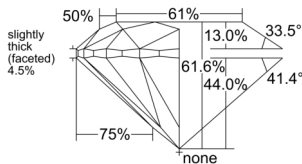

GIA®

FACSIMILE

GIA REPORT 6551074117

Verify this report at GIA.edu

GIA NATURAL DIAMOND DOSSIER®

April 21, 2026
GIA Report Number 6551074117
Shape and Cutting Style ..... Round Brilliant
Measurements ..... 5.06 - 5.08 x 3.12 mm

GRADING RESULTS

Carat Weight ..... 0.50 carat
Color Grade ..... G
Clarity Grade VS1
Cut Grade ..... Excellent

ADDITIONAL GRADING INFORMATION

Polish ..... Excellent
Symmetry ..... Excellent
Fluorescence ..... None
Clarity Characteristics..... Cloud, Feather, Pinpoint, Needle
Inscription(s): GIA 6551074117

PROPORTIONS

Profile to actual proportions