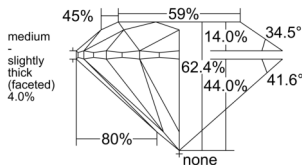

GIA®

FACSIMILE

GIA NATURAL DIAMOND DOSSIER®

April 20, 2026
GIA Report Number 6551078482
Shape and Cutting Style ..... Round Brilliant
Measurements ..... 4.65 - 4.68 x 2.91 mm

GRADING RESULTS

Carat Weight ..... 0.39 carat
Color Grade ..... G
Clarity Grade VS1
Cut Grade ..... Excellent

ADDITIONAL GRADING INFORMATION

Polish ..... Excellent
Symmetry ..... Excellent
Fluorescence ..... None
Clarity Characteristics ..... Cloud, Needle
Inscription(s): GIA 6551078482

GIA REPORT 6551078482

Verify this report at GIA.edu

PROPORTIONS

Profile to actual proportions