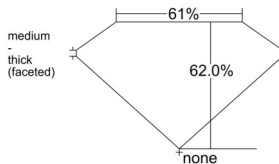

GIA®

FACSIMILE

GIA REPORT 6551097241

Verify this report at GIA.edu

GIA NATURAL DIAMOND DOSSIER®

May 04, 2026
GIA Report Number 6551097241
Shape and Cutting Style ..... Oval Brilliant
Measurements ..... 6.18 x 4.42 x 2.74 mm

GRADING RESULTS

Carat Weight ..... 0.50 carat
Color Grade ..... H
Clarity Grade VVS2

ADDITIONAL GRADING INFORMATION

Polish ..... Excellent
Symmetry ..... Very Good
Fluorescence ..... None
Clarity Characteristics ..... Feather, Pinpoint
Inscription(s): GIA 6551097241

PROPORTIONS

Profile not to actual proportions

GRADING SCALES

GIA COLOR SCALE		GIA CLARITY SCALE			
COLORLESS	D	VERY VERY SLIGHTLY INCLUDED	FLAWLESS		
	E		INTERNALLY FLAWLESS		
	F	VERY SLIGHTLY INCLUDED	VVS₁		
	G		VVS₂		
	H		VS₁		
	NEAR COLORLESS	I	SLIGHTLY INCLUDED	VS₂	
		J		SI₁	
		FAINT	K	INCLUDED	SI₂
			L		I₁
			M		I₂
VERT LIGHT	N	INCLUDED	I₃		
	O				
	P				
	Q				
	R				
LIGHT	S				
	T				
	U				
	V				
	W				
X					
Y					
Z