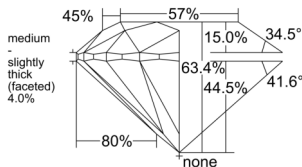

GIA®

FACSIMILE

GIA REPORT 6551117828

Verify this report at GIA.edu

GIA NATURAL DIAMOND DOSSIER®

April 24, 2026
GIA Report Number 6551117828
Shape and Cutting Style ..... Round Brilliant
Measurements ..... 5.07 - 5.11 x 3.23 mm

GRADING RESULTS

Carat Weight ..... 0.52 carat
Color Grade ..... H
Clarity Grade VS1
Cut Grade ..... Excellent

ADDITIONAL GRADING INFORMATION

Polish ..... Excellent
Symmetry ..... Excellent
Fluorescence ..... Medium Blue
Clarity Characteristics..... Crystal, Cloud, Needle, Pinpoint
Inscription(s): GIA 6551117828

PROPORTIONS

Profile to actual proportions

GRADING SCALES

GIA COLOR SCALE	GIA CLARITY SCALE	GIA CUT SCALE	
D	FLAWLESS	EXCELLENT	
E	INTERNALLY FLAWLESS		
F		VVS₁	VERY GOOD
G	VVS₂		
H	VS₁	GOOD	
I	VS₂		
J	SI₁	FAIR	
K	SI₂		
L	I₁	POOR	
M			
N			
O	I₂		
P			
Q			
R	I₃		
S			
T			
U			
V			
W			
X			
Y			
Z