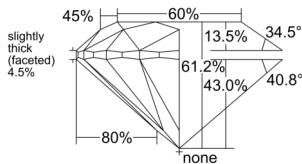

GIA®

FACSIMILE

GIA REPORT 6551134273

Verify this report at GIA.edu

GIA NATURAL DIAMOND DOSSIER®

April 27, 2026
GIA Report Number 6551134273
Shape and Cutting Style ..... Round Brilliant
Measurements ..... 5.37 - 5.41 x 3.30 mm

GRADING RESULTS

Carat Weight ..... 0.60 carat
Color Grade I
Clarity Grade S11
Cut Grade ..... Excellent

ADDITIONAL GRADING INFORMATION

Polish ..... Excellent
Symmetry ..... Excellent
Fluorescence ..... None
Clarity Characteristics ..... Crystal
Inscription(s): GIA 6551134273

PROPORTIONS

Profile to actual proportions