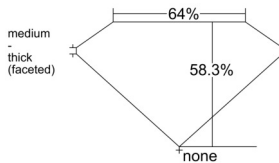

GIA®

FACSIMILE

GIA REPORT 6551138344

Verify this report at GIA.edu

GIA NATURAL DIAMOND DOSSIER®

April 28, 2026
GIA Report Number 6551138344
Shape and Cutting Style ..... Pear Brilliant
Measurements ..... 8.23 x 4.93 x 2.87 mm

GRADING RESULTS

Carat Weight ..... 0.70 carat
Color Grade ..... F
Clarity Grade SI1

ADDITIONAL GRADING INFORMATION

Polish ..... Excellent
Symmetry ..... Very Good
Fluorescence ..... None
Clarity Characteristics ..... Cloud, Crystal
Inscription(s): GIA 6551138344

PROPORTIONS

Profile not to actual proportions

GRADING SCALES

GIA COLOR SCALE		GIA CLARITY SCALE	
COLORLESS	D	VERY VERY SLIGHTLY INCLUDED	FLAWLESS
	E		INTERNALLY FLAWLESS
	F		VVS₁
	G		VVS₂
	H		VS₁
	I		VS₂
	J		SI₁
	K		SI₂
	L		I₁
	M		I₂
NEAR COLORLESS	N	SLIGHTLY INCLUDED	I₃
	O		
	P		
	Q		
FAINT	R		
	S		
	T		
	U		
VERT LIGHT	V		
	W		
	X		
	Y		
LIGHT	Z